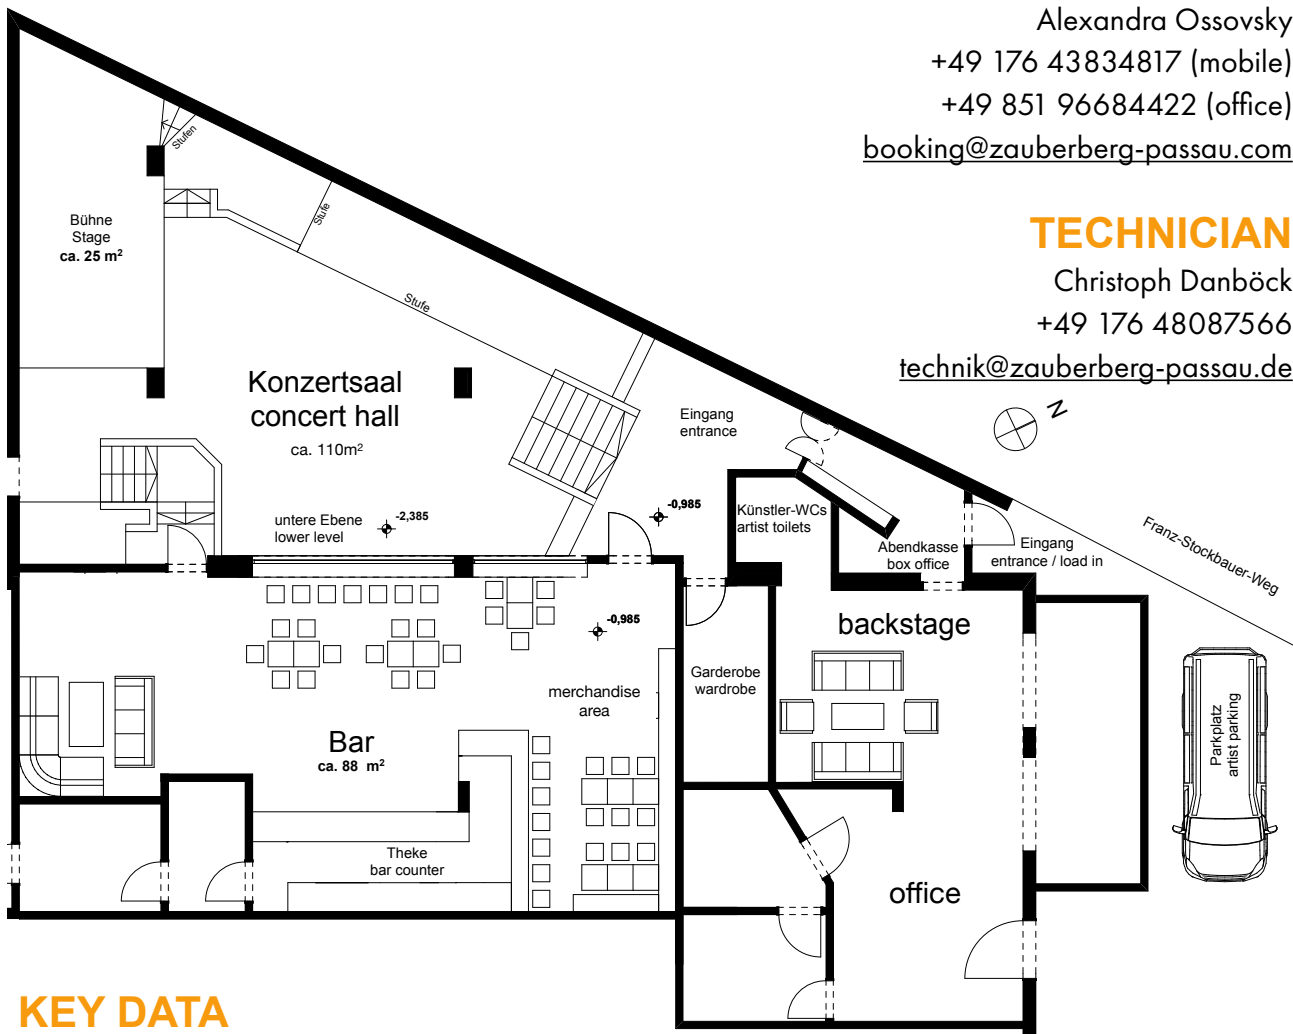

EVENT MANAGER

Alexandra Ossovsky
+49 176 43834817 (mobile)
+49 851 96684422 (office)
booking@zauberberg-passau.com

TECHNICIAN

Christoph Danböck
+49 176 48087566
technik@zauberberg-passau.de

KEY DATA

adress/invoice information:

Zauberberg gUG (haftungsbeschränkt)
Franz-Stockbauer-Weg 1
94032 Passau
Germany

capacity: 320 guests

PARKING

one long parking slot in front of the house
(max. 7 m, max 7.5 tons, see floor plan)

Public parking available close to the venue.
Please clarify further requirements such as night
liner parking space etc. in advance.

ROOM SIZES

110 m² concert hall
25 m² stage (4m depth, 6m width, 80cm height)
88 m² bar, 30 m² backstage

OPENING HOURS

7 pm-2 am (during the week)
7 pm-3 am (friday, saturday, day before a
holiday)

TIMETABLE

Timetable by arrangement.
07.00 pm doors
12.00 pm curfew live music