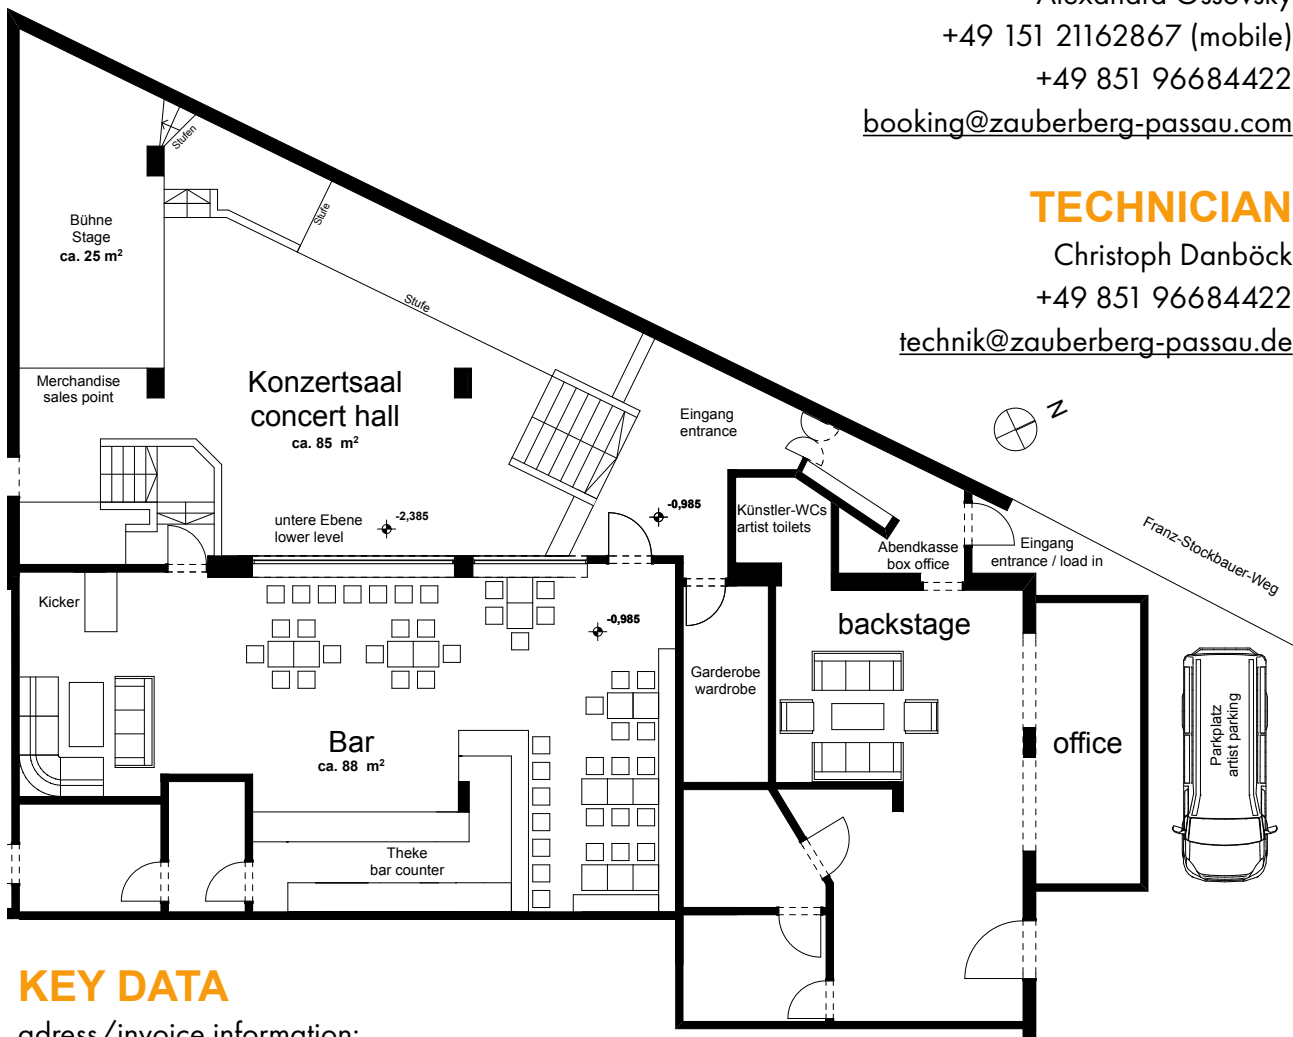

EVENT MANAGER

Alexandra Ossovsky
+49 151 21162867 (mobile)
+49 851 96684422
booking@zauberberg-passau.com

TECHNICIAN

Christoph Danböck
+49 851 96684422
technik@zauberberg-passau.de

KEY DATA

adress/invoice information:

Zauberberg gUG (haftungsbeschränkt)
Franz-Stockbauer-Weg 1
94032 Passau
Germany

room sizes: 100 m² concert hall, 25 m² stage, 88 m² bar, 30 m² backstage
capacity: 320 guests

PARKING

one long parking slot
in front of the house (max. 7 m, see floor plan)
Please clarify further requirements such as night liner parking space etc. in advance.

FACTS

- we are a non-profit company
- we love live music
- we always try to find support slots for our local artists
- we don't accept drugs

BACKSTAGE

Our backstage room is separated. Here are three large sofas, a day bed, a kitchenette and private toilets.

WIFI: please ask us

Guests are not allowed.

Please leave the backstage in a clean condition.